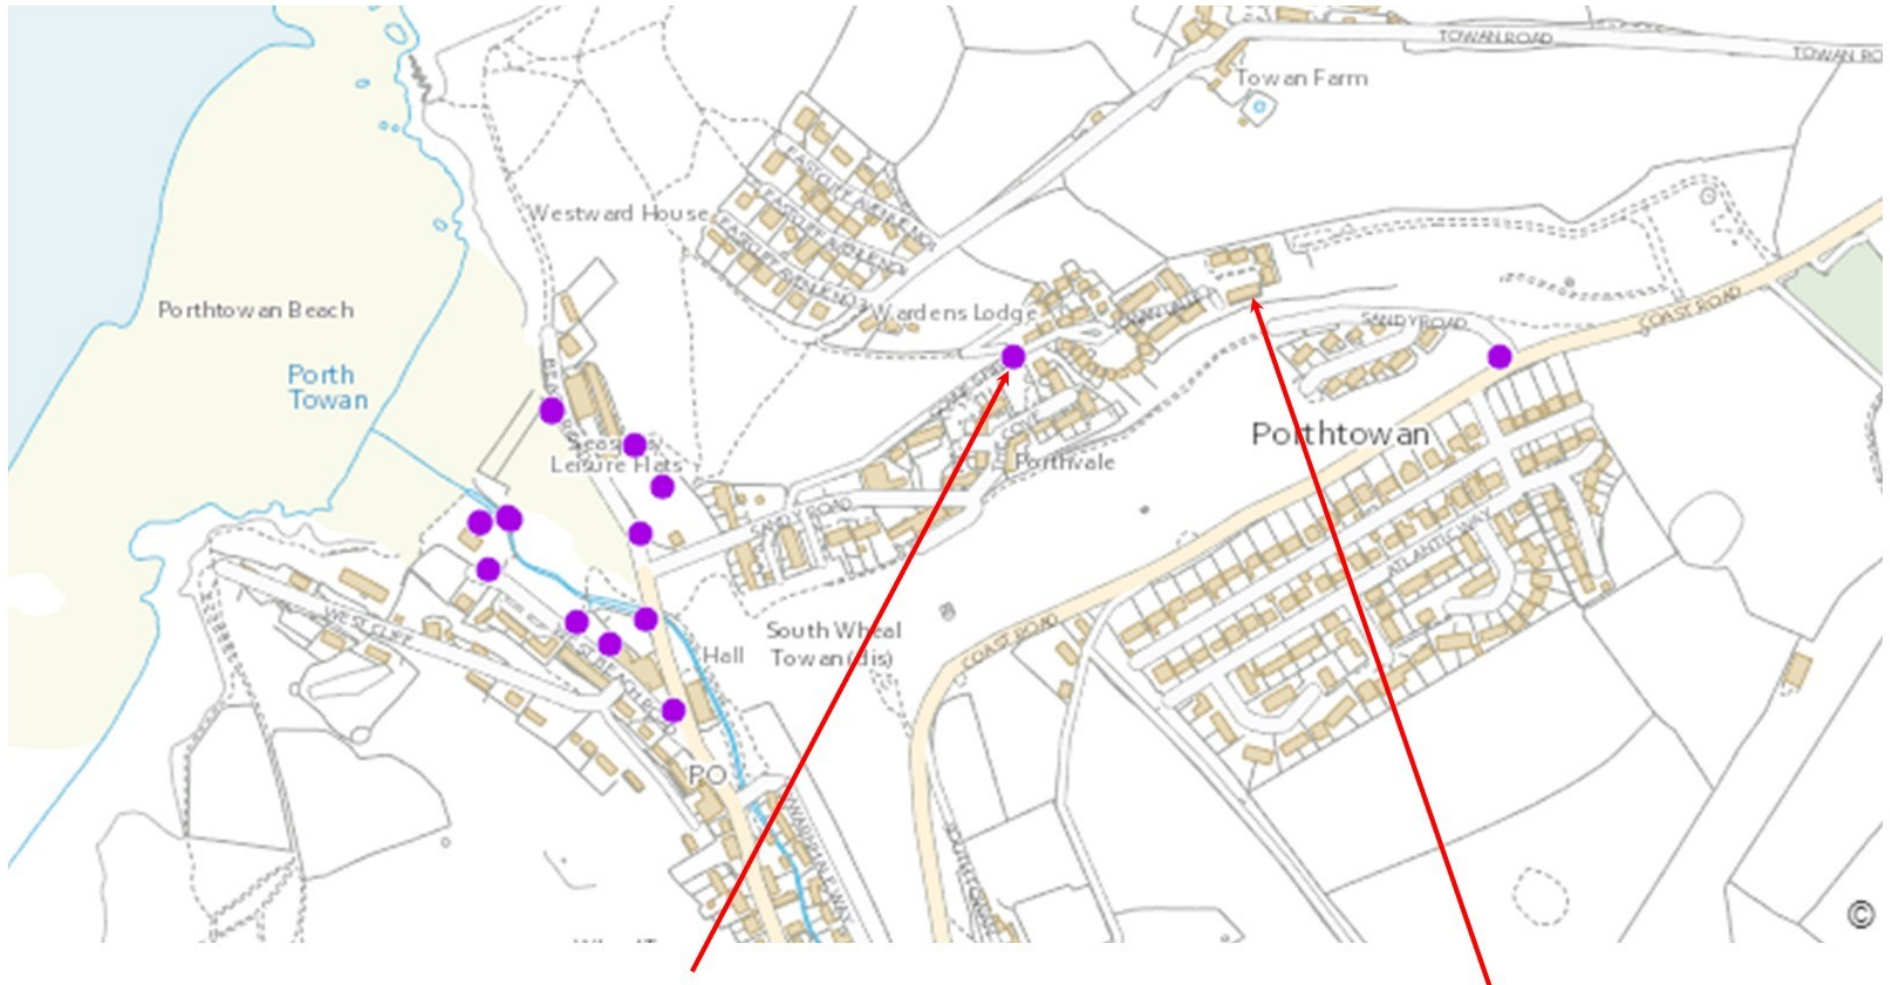

Location of Dog Waste Bins around Porthtowan.

Purple dots showing location of waste bins.

Bodannon, No 20 Towan Valley Resort.