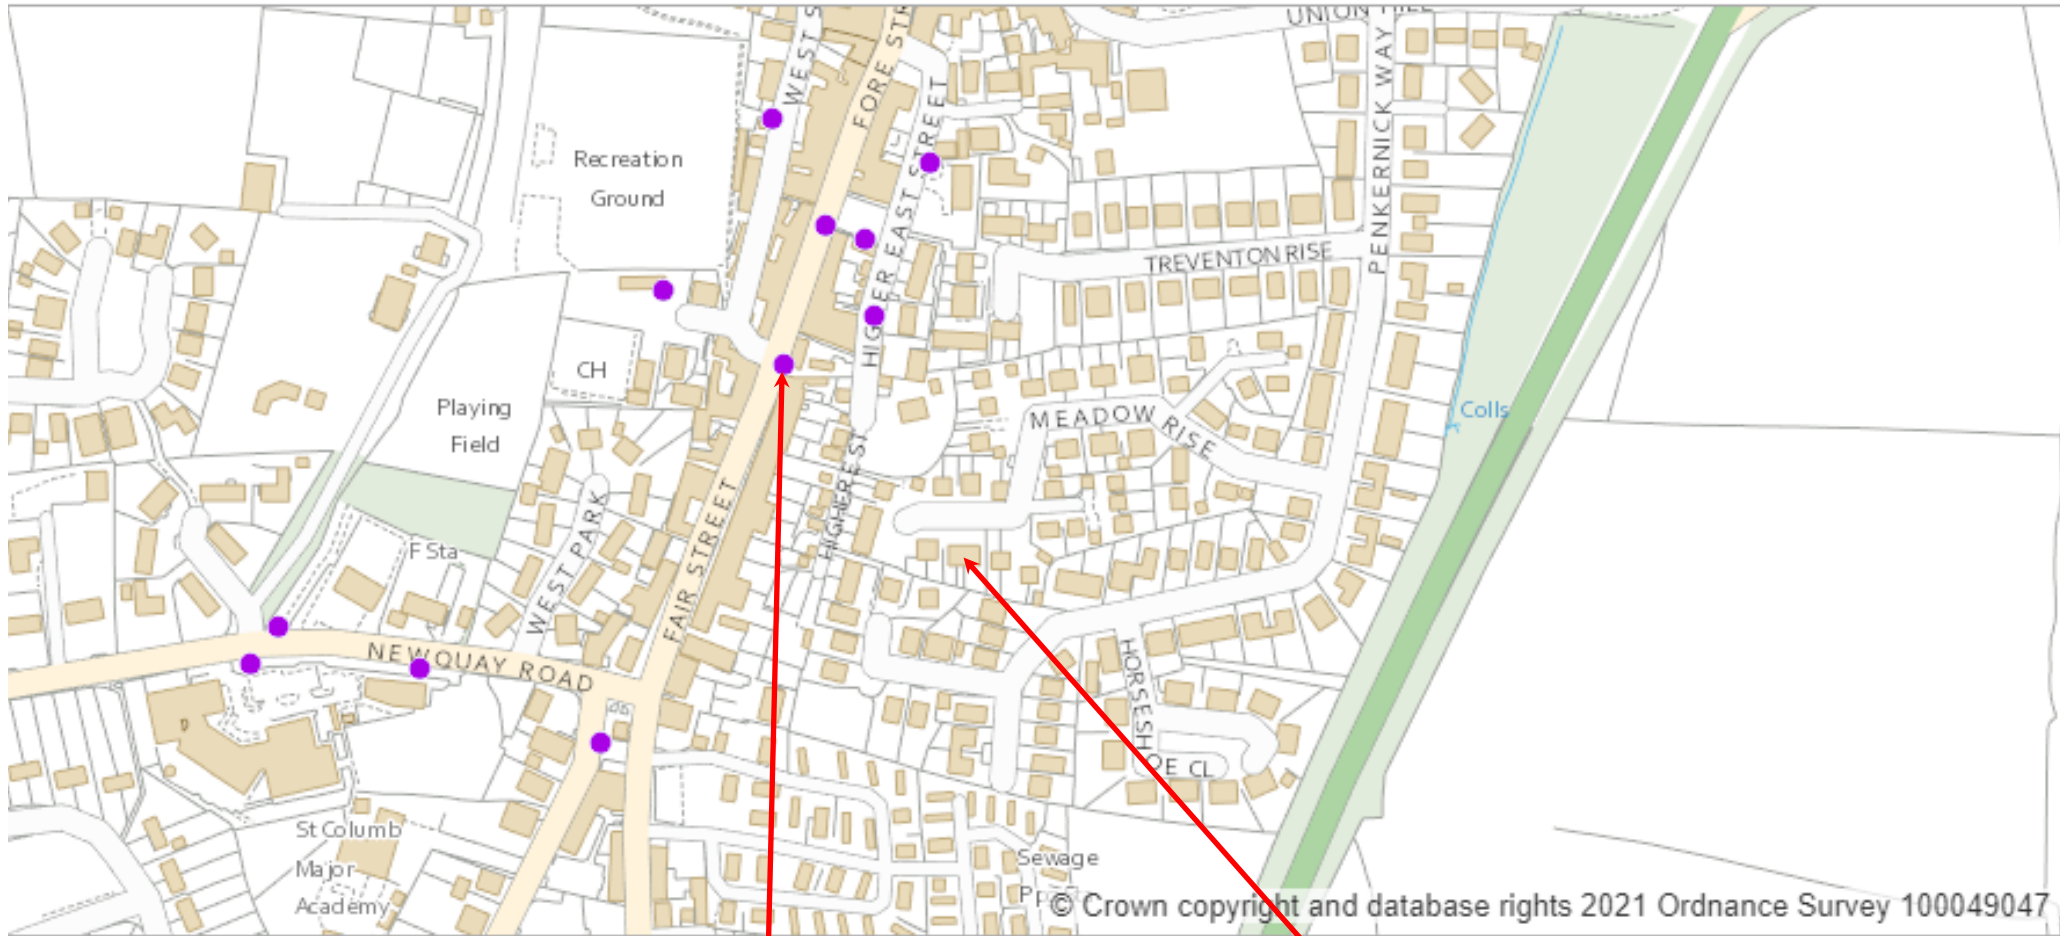

## Location of Dog Waste Bins around St Columb Major

Purple dots showing location of waste bins.

44 Meadow Rise, St Columb Major